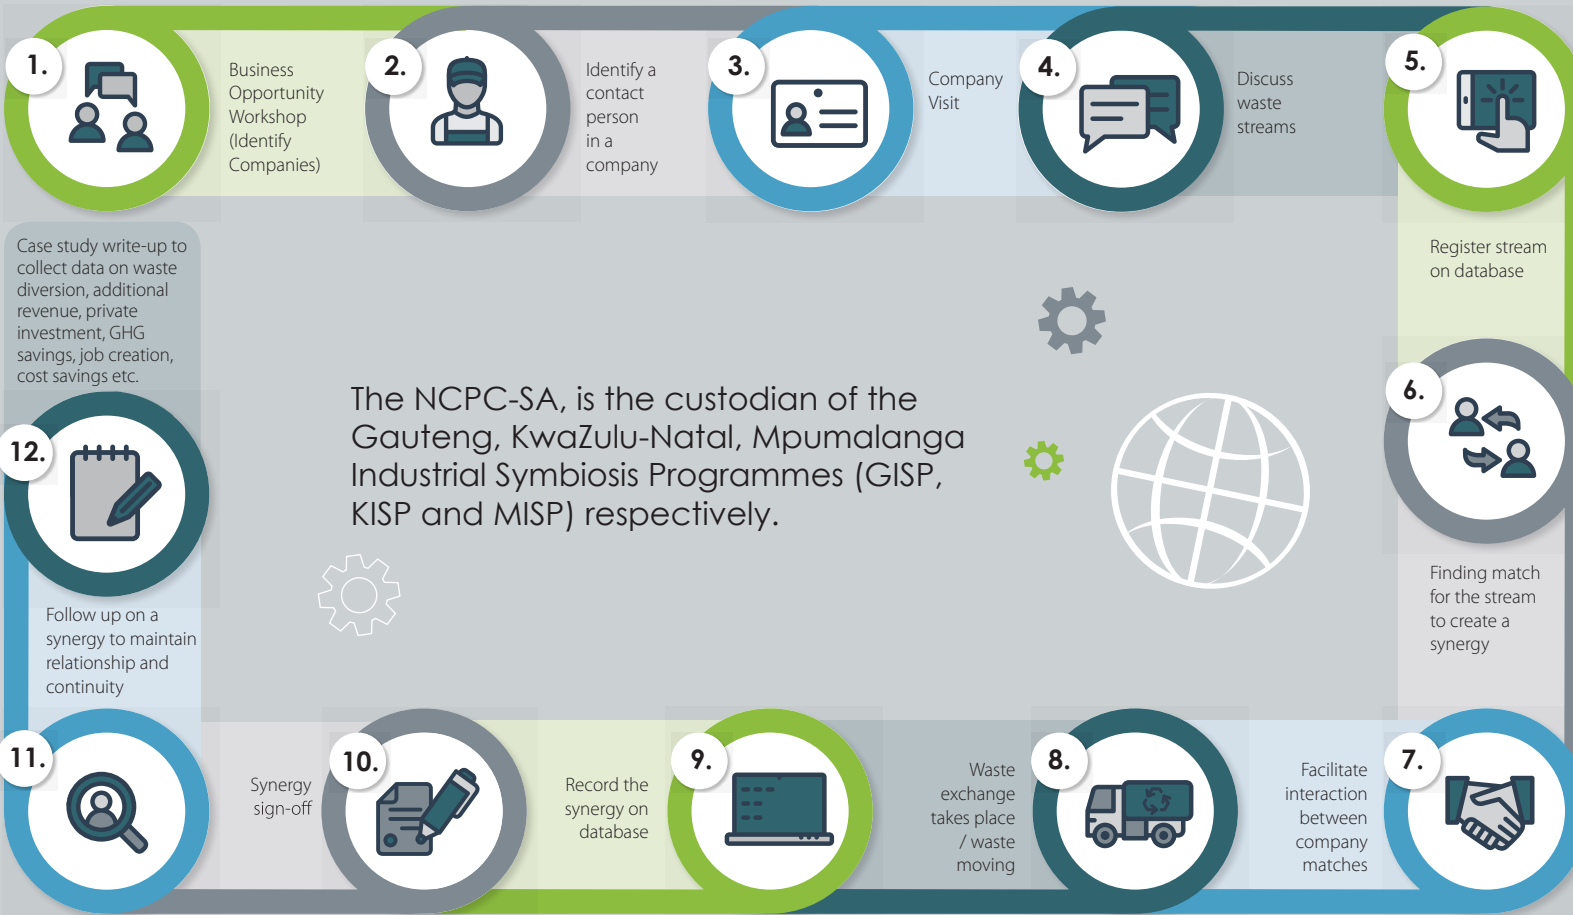

### Background

Industrial Symbiosis (IS) is a resource efficient approach, where unused or residual resources (material, energy, water, waste, assets and logistics) of one company are used by another.

The NCPC-SA is the custodian of the Gauteng, KwaZulu-Natal, Mpumalanga Industrial Symbiosis Programmes (GISP, KISP and MISP) respectively.

#### IS decreases

- CO<sub>2</sub> emissions
- Landfill costs
- Use of virgin resources
- Industrial water usage
- Hazardous waste
- Pollution
- Transport

# Register your business on the IS database:

Enquire for assistance

Register the resources that you **HAVE**

Register the resources that you **WANT**

Industrial water saved **862 795 m<sup>3</sup>**

Jobs created part time / permanent **6**

Waste diverted from landfill **111 502 tonnes**

Virgin resources use reduction **107 338 tonnes**

The NCPC-SA is the national resource efficiency programme of the dti.